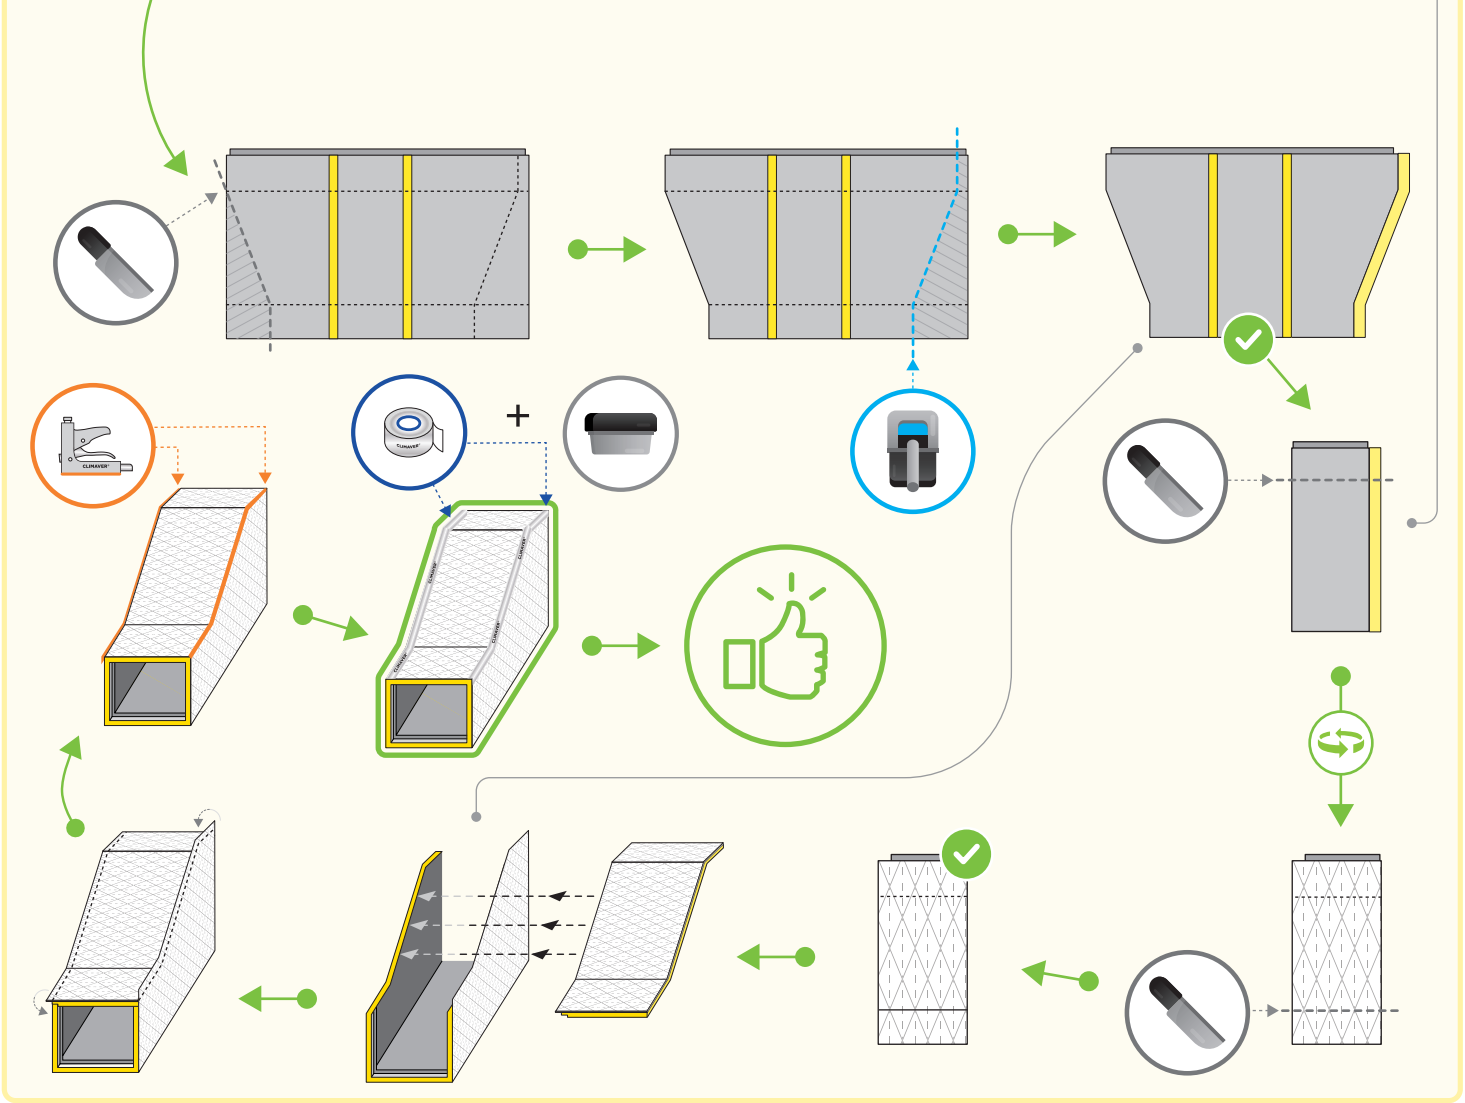

Scan the QR code to download
CLIMAVER® Catalogue

Our reputable high-quality products are offering solutions to enable the construction sector to meet the increasing demand for ecofriendly and energy efficient materials, in different density, thicknesses and shapes (slab, roll, pipes, Wired Mat & loose wool)

CLIMAVER®

CLIMAVER®

CLIMAVER®

KIMMCO ISOVER

SAINT-GOBAIN

 [kimmcoisover](#)

 [KIMMCO-Isover For Glass wool & Stone wool Insulation](#)

 [KIMMCO-ISOVER](#)